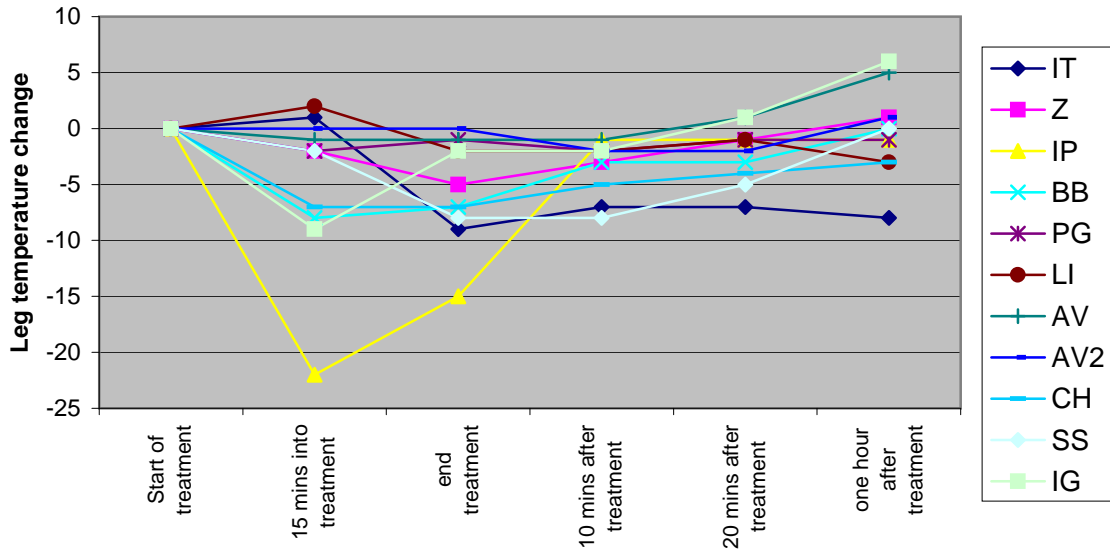

Running Times - Leg temp change vs time into test

Average - Leg temp change vs time into test